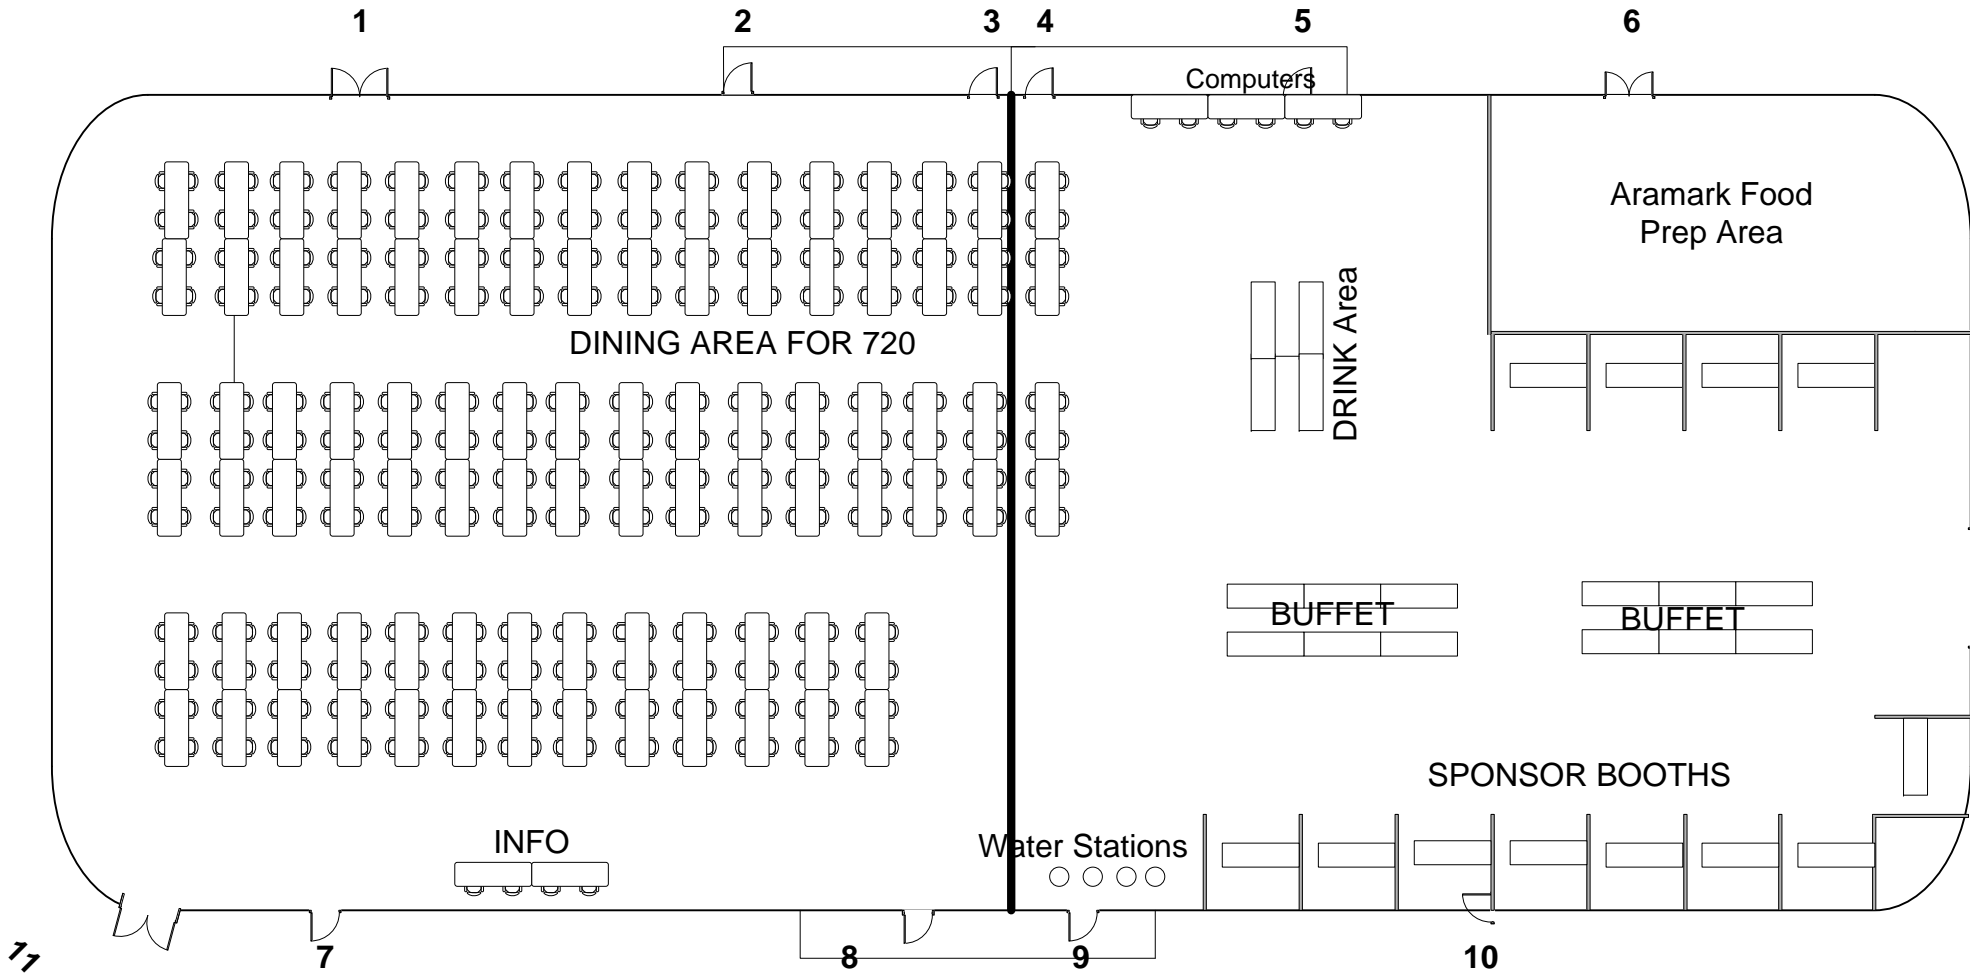

Evinrude IGA

• Rink is 200 x 85

- Middle of Centre Line to the start of door:
- Truck Door 12ft 1=62'
 - 2=28' 6"
 - 3=1' 9"
 - 4=1' 9"
 - 5=28' 6"
 - Zamboni Door 10ft 6=66' 2"
 - 7=62' 6"
 - 8=8' 6"
 - 9=6'
 - 10=46' 2"
 - 11= 85'

11

7

8

9

10